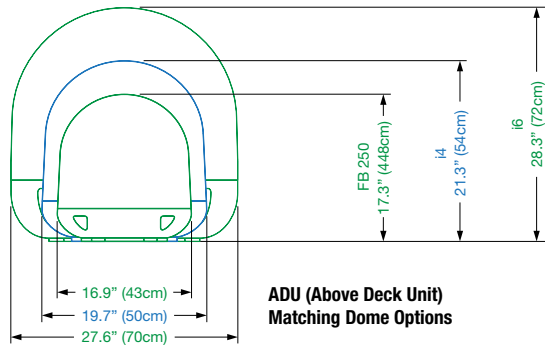

System Dimension

Technical Specifications

Part	Specifications
Intellian FB250	Inmarsat FleetBroadband 250 Marine Satellite Communication Antenna System
Dimension and Weight	
ADU	17.3 x 16.9 in (44 x 43cm) / 9.0 lbs (4.1kg)
BDU	14.1 x 9.8 x 2.6 in (36 x 25 x 6.7 cm) / 8.5 lbs (3.9 kg)
Environmental Conditions	
Operating Temperature	-13°F to +131°F (-25°C to +55°C)
Operating Humidity	[ADU] EN60945, [BDU] 95% non-condensing at +40°C
Water Ingress	[ADU] IP56, [BDU] IP31
Approvals	Inmarsat FleetBroadband/ RTTE/ CE/ FCC
Warranty	3 Years Parts and 1 Year Labor
Global Services	
Voice	Digital 4 kbps Voice, 3.1kHz Audio
Standard IP	Up to 284 kbps
Streaming IP	8, 16, 32, 64, 128 kbps
SMS	Up to 160 characters (3G standard)
Fax	Group 3 (via 3.1 kHz Audio)
Airtime Service	Inmarsat airtime
Frequency Band	
Rx	1518.0 MHz – 1559.0 MHz
Tx	1626.5 MHz – 1675.0 MHz
Ch. Width	[Rx] 10.5 - 189 kHz, [Tx] 21 - 189 kHz
Power Supply and Consumption	
DC Input Range	10 - 32V DC (isolated)
Power (max)	150W @ 10 - 32V (including antenna)