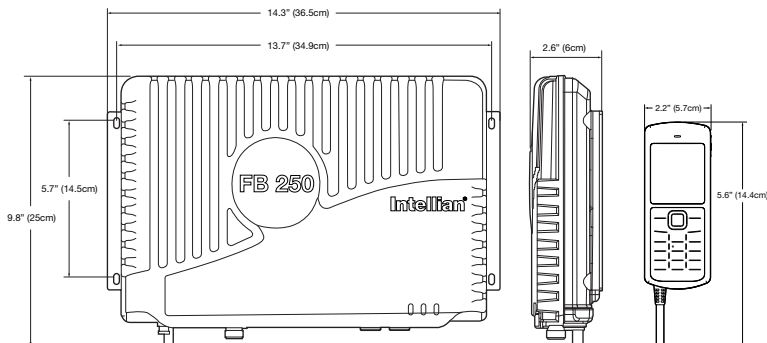

Intellian® FB250

Small Marine FleetBroadband Antenna System

Inmarsat FleetBroadband Global Coverage

This map depicts Inmarsat's expectations of coverage, but does not represent a guarantee of service. The availability of service at the edge of coverage areas fluctuates depending on various conditions.

System Dimension

Technical Specifications

Part	Specifications
Intellian FB250	Inmarsat FleetBroadband 250 Marine Satellite Communication Antenna System
Dimension and Weight	
ADU	17.3 x 16.9 in (44 x 43cm) / 9.0 lbs (4.1kg)
BDU	14.1 x 9.8 x 2.6 in (36 x 25 x 6.7 cm) / 8.5 lbs (3.9 kg)
Environmental Conditions	
Operating Temperature	-13°F to +131°F (-25°C to +55°C)
Operating Humidity	[ADU] EN60945, [BDU] 95% non-condensing at +40°C
Water Ingress	[ADU] IP56, [BDU] IP31
Approvals	Inmarsat FleetBroadband/ RTTE/ CE/ FCC
Warranty	3 Years Parts and 1 Year Labor
Global Services	
Voice	Digital 4 kbps Voice, 3.1kHz Audio
Standard IP	Up to 284 kbps
Streaming IP	8, 16, 32, 64, 128 kbps
SMS	Up to 160 characters (3G standard)
Fax	Group 3 (via 3.1 kHz Audio)
Airtime Service	Inmarsat airtime
Frequency Band	
Rx	1518.0 MHz – 1559.0 MHz
Tx	1626.5 MHz – 1675.0 MHz
Ch. Width	[Rx] 10.5 - 189 kHz, [Tx] 21 - 189 kHz
Power Supply and Consumption	
DC Input Range	10 - 32V DC (isolated)
Power (max)	150W @ 10 - 32V (including antenna)